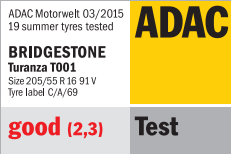

ADAC GOOD

Fuel Economy

Wet Control

Comfort

Bridgestone Nederland B.V.

For your nearest Bridgestone Authorized Dealer,
visit our website www.bridgestone.nl

K.v.K 20079162

INTER
///ACTION
W H E E L S