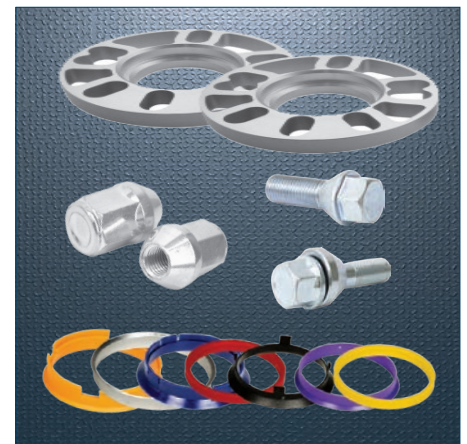

Wheel Accessories

We offer a wide variety of loose parts like wheel bolts, wheel nuts and center rings in most shapes and sizes. As problem solver we can provide universal wheel spacers in 3mm or 5mm.

GAINING FREEDOM STARTS WITH NOT LOSING CONTROL.